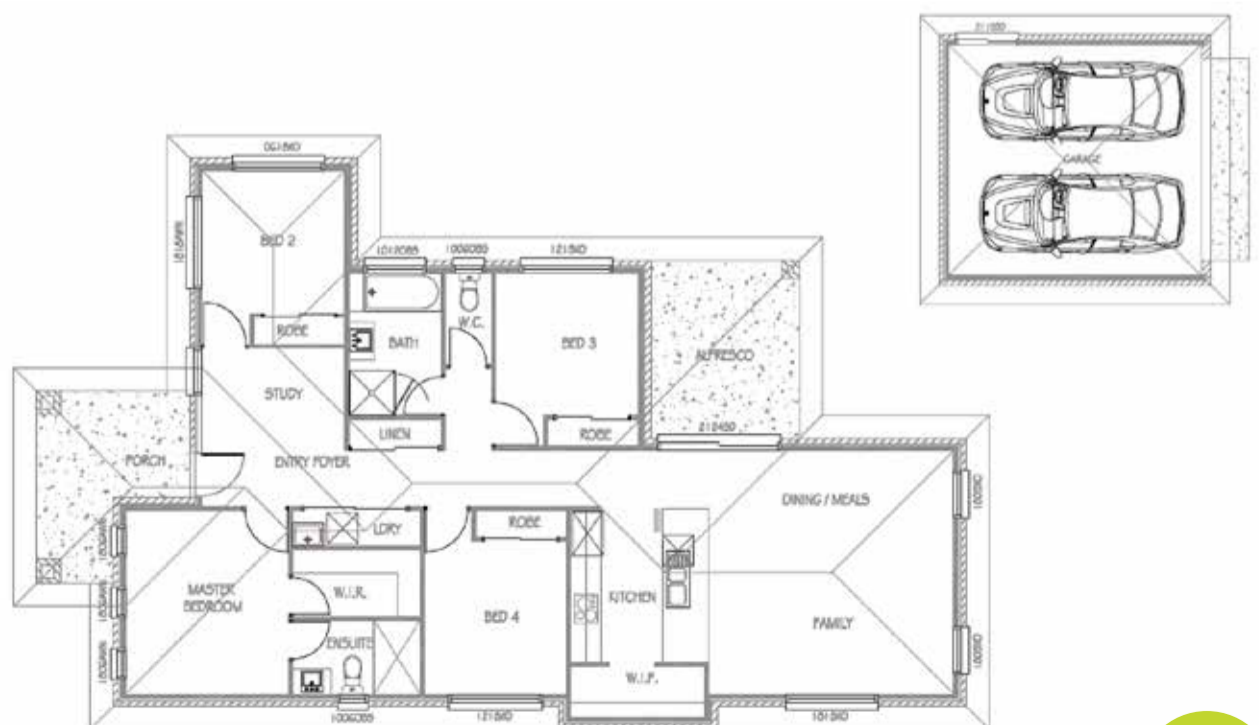

### FEATURES INCLUDE

- Essentials range inclusions
- Fully landscaped including turf, letterbox, drive & tiled alfresco
  - Ducted air-conditioning with smart control mobile app controller
- Smartstone benchtops throughout
- Chrome taps & accessories
- Vertical blinds & flyscreens
  - Selection of essentials range facade options
  - 600mm appliance package
- Concrete look ceramic floor tiles or timber floating floor to main living areas

#### LOT SIZE

416m<sup>2</sup>

\*Images for illustrative purposes only. Subject to developer approval.  
No other available offers can be applied.