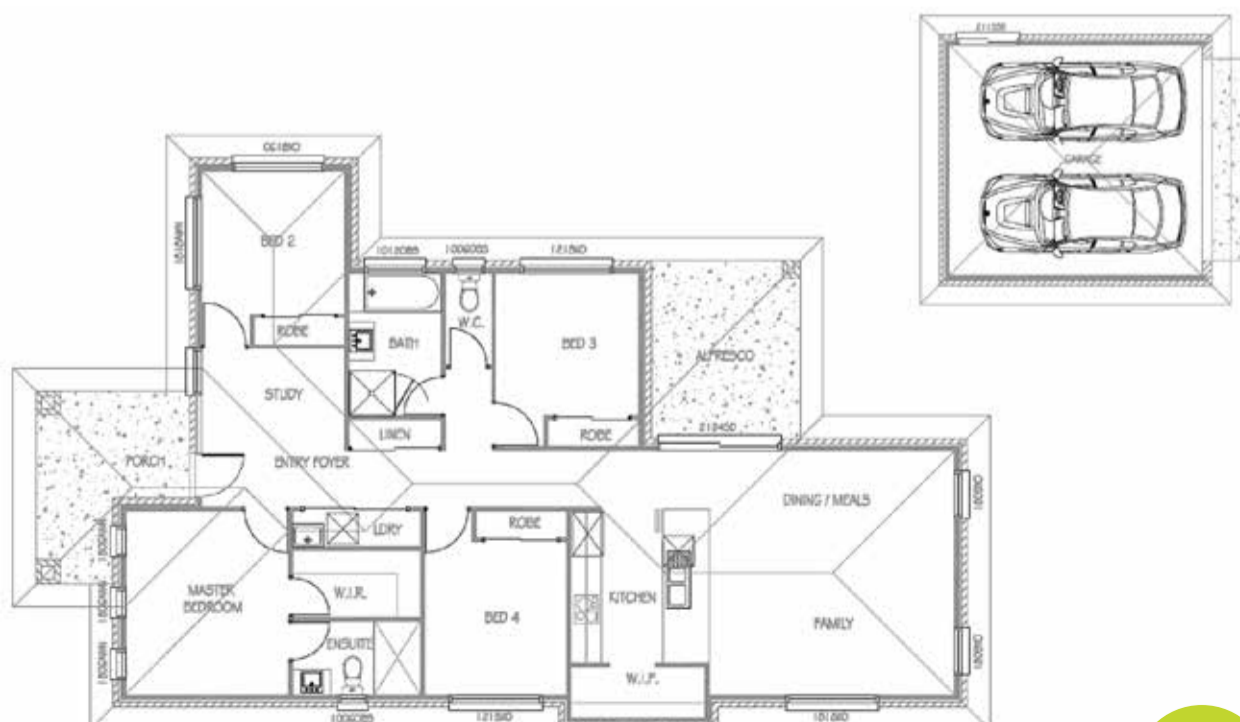

### FEATURES INCLUDE

- Essentials range inclusions • Fully landscaped including turf, letterbox, drive & tiled alfresco
  - Ducted air-conditioning with smart control mobile app controller
- Smartstone benchtops throughout • Chrome taps & accessories • Vertical blinds & flyscreens
  - Selection of essentials range facade options • 600mm appliance package
  - Concrete look ceramic floor tiles or timber floating floor to main living areas

#### LOT

1601

#### LOT SIZE

464m<sup>2</sup>

\*Images for illustrative purposes only. Subject to developer approval.  
No other available offers can be applied.